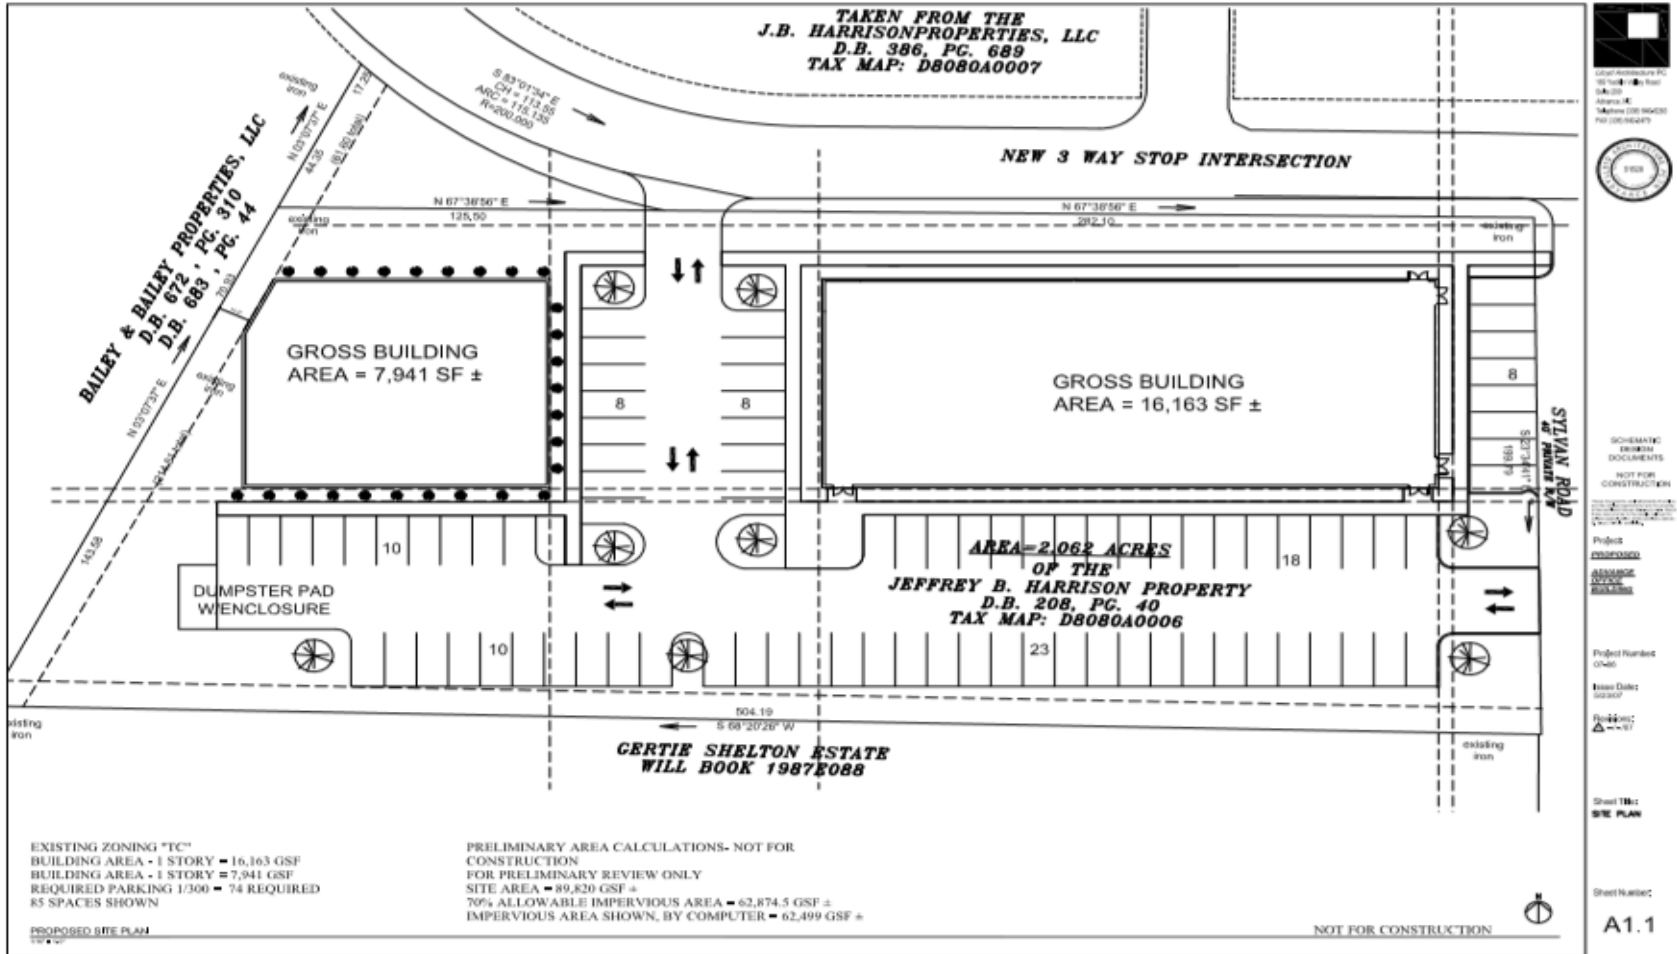

FOR SALE: **\$250,000**

- 1.21 Acres
- Ideal for Medical or Office
- Across the Hwy from Wake Forest Baptist Davie Medical Center.

1.21 Acres Peachtree Ln, Bermuda Run, NC

\$250,000
PRICE GREATLY REDUCED!
SELLERS WANT OFFERS ASAP!

Tre Vaughn – (336)429.0089
Tre@BellCommercial.net

Conceptual Site Plan

1.21 Acres Peachtree Ln, Bermuda Run, NC

Tre Vaughn – (336)429.0089
Tre@BellCommercial.net